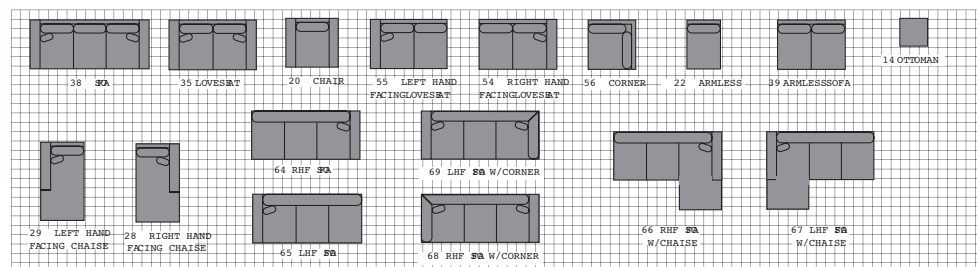

Sectional Sofa | From **\$1899** Reg. up to **\$2775**

{Items Available}

{Transitional}

Sectional Sofa | From **\$1799** Reg. up to **\$2675**

Smitty's
FINE
FURNITURE

1-800-265-5533

519-364-3800

170 3rd Street
Hanover, ON